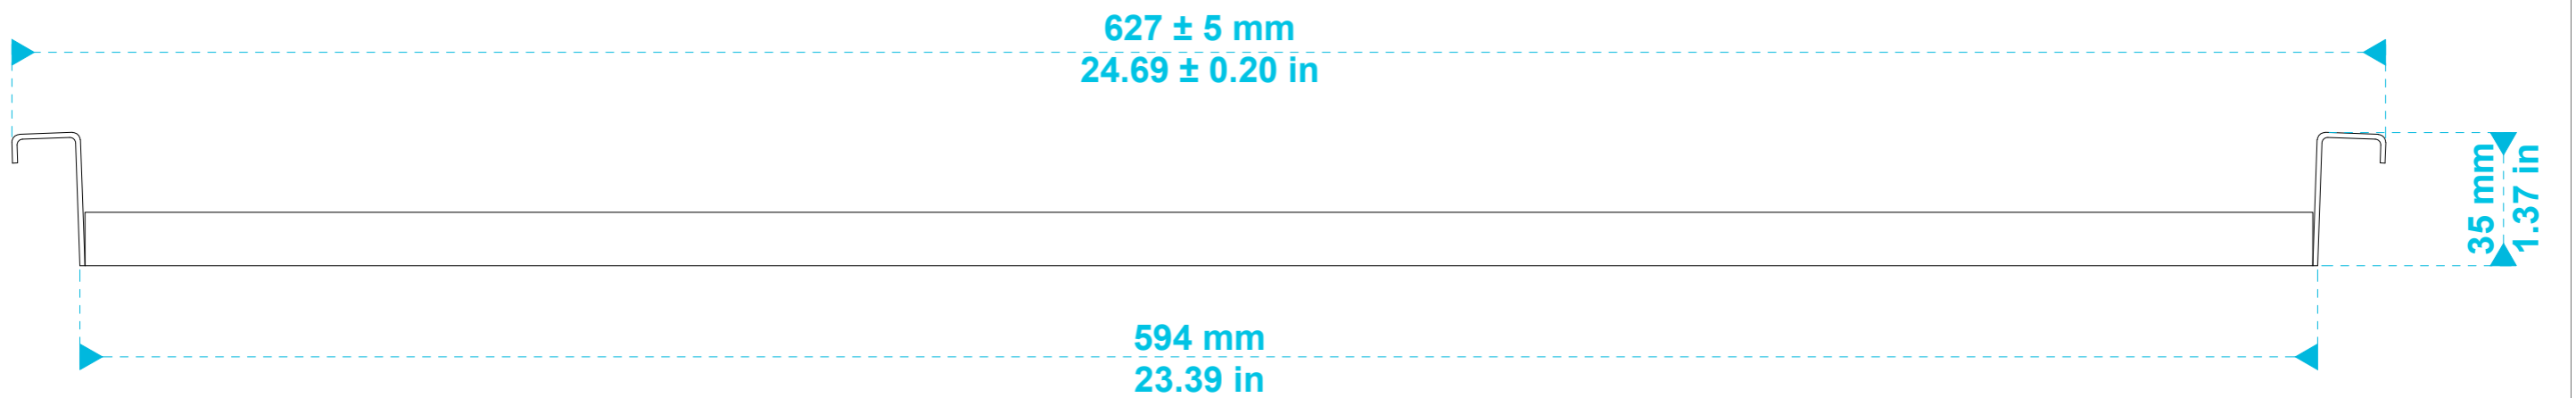

CUTOUT

model name

CM30DTD

product type

built-in loudspeaker

file modification date

21st February 2019

unit of measurement

mm / in

page

1 / 2

model name	product type	file modification date	unit of measurement	page
tile rail and rail spacer	installation rails	21 st February 2019	mm / in	2 / 2