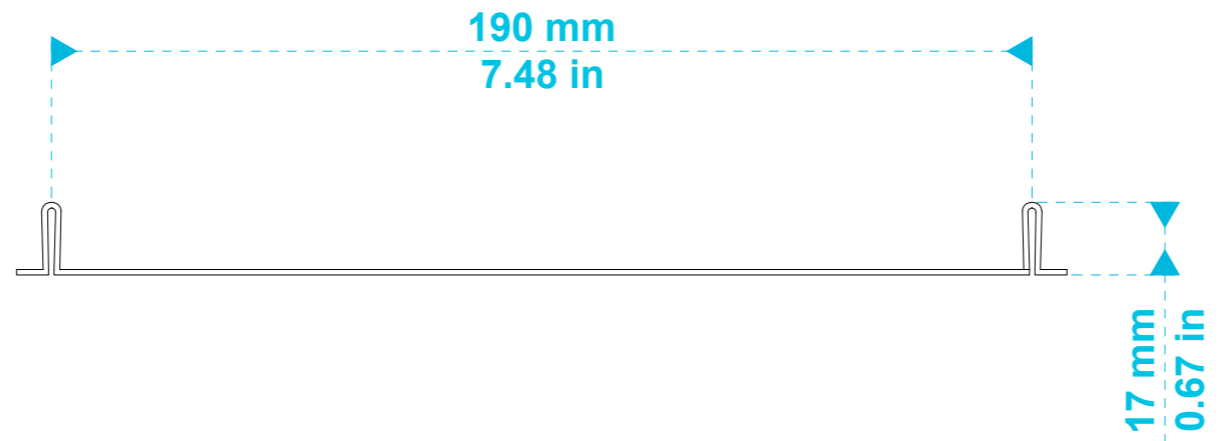

CUTOUT

model name

CM30DTD

product type

built-in loudspeaker

file modification date

21st February 2019

unit of measurement

mm / in

page

1 / 2

model name	product type	file modification date	unit of measurement	page
tile rail and rail spacer	installation rails	21 st February 2019	mm / in	2 / 2