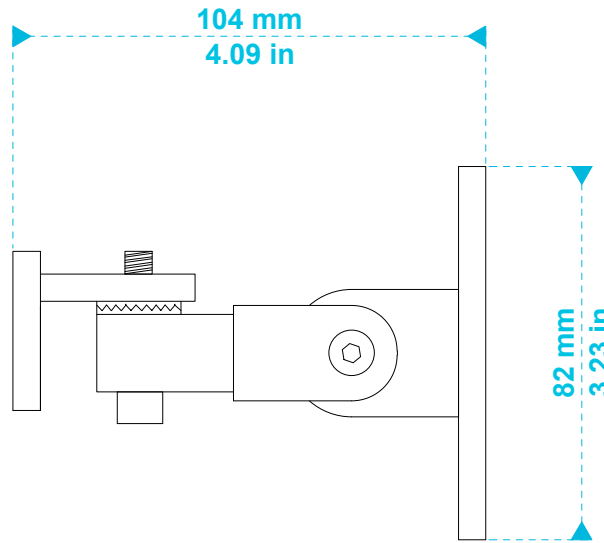

FRONT

SIDE

TOP

model name

COLSBRA

product type

loudspeaker bracket

file modification date

21<sup>st</sup> February 2019

unit of measurement

mm / in