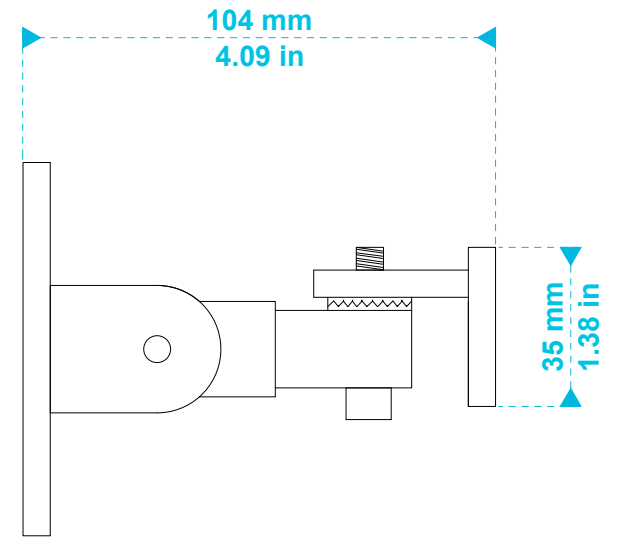

FRONT

SIDE

TOP

model name

COLSBRA

product type

loudspeaker bracket

file modification date

21<sup>st</sup> February 2019

unit of measurement

mm / in