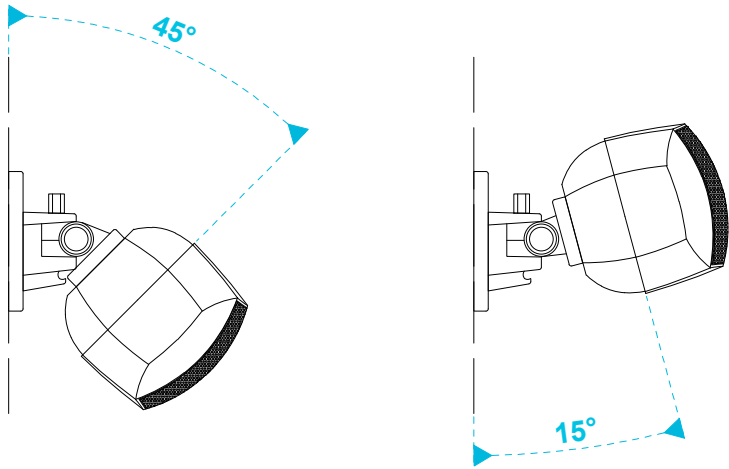

model name

MASKC bracket

product type

loudspeaker bracket

file modification date

21st February 2019

unit of measurement

mm / in

side view

top view

model name

product type

file modification date

unit of measurement

MASK4C horizontal mounting

cabinet loudspeaker

28th February 2019

degrees

side view

top view

model name

product type

file modification date

unit of measurement