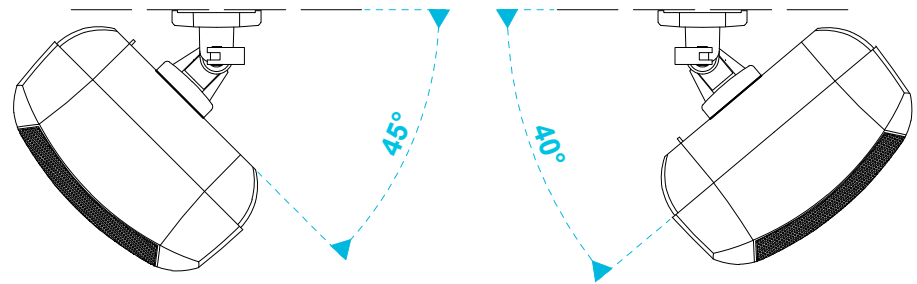

model name

MASKC bracket

product type

loudspeaker bracket

file modification date

21st February 2019

unit of measurement

mm / in

side view

top view

model name

product type

file modification date

unit of measurement

MASK4C horizontal mounting

cabinet loudspeaker