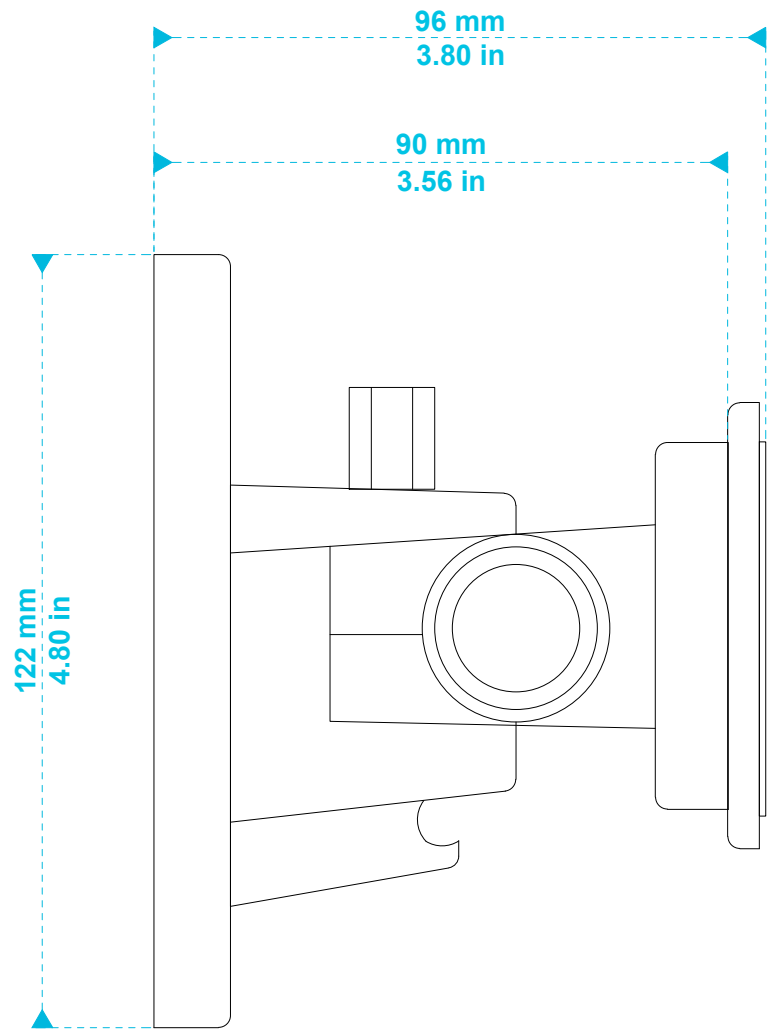

model name

product type

file modification date

unit of measurement

MASK4CT

cabinet loudspeaker

28th February 2019

mm / in

model name

product type

file modification date

unit of measurement

MASKC bracket (front view)

loudspeaker bracket

21st February 2019

mm / in

model name

MASKC bracket (side view)

product type

loudspeaker bracket

file modification date

21st February 2019

unit of measurement

mm / in

28th February 2019

degrees

side view

top view

model name

product type

file modification date

unit of measurement