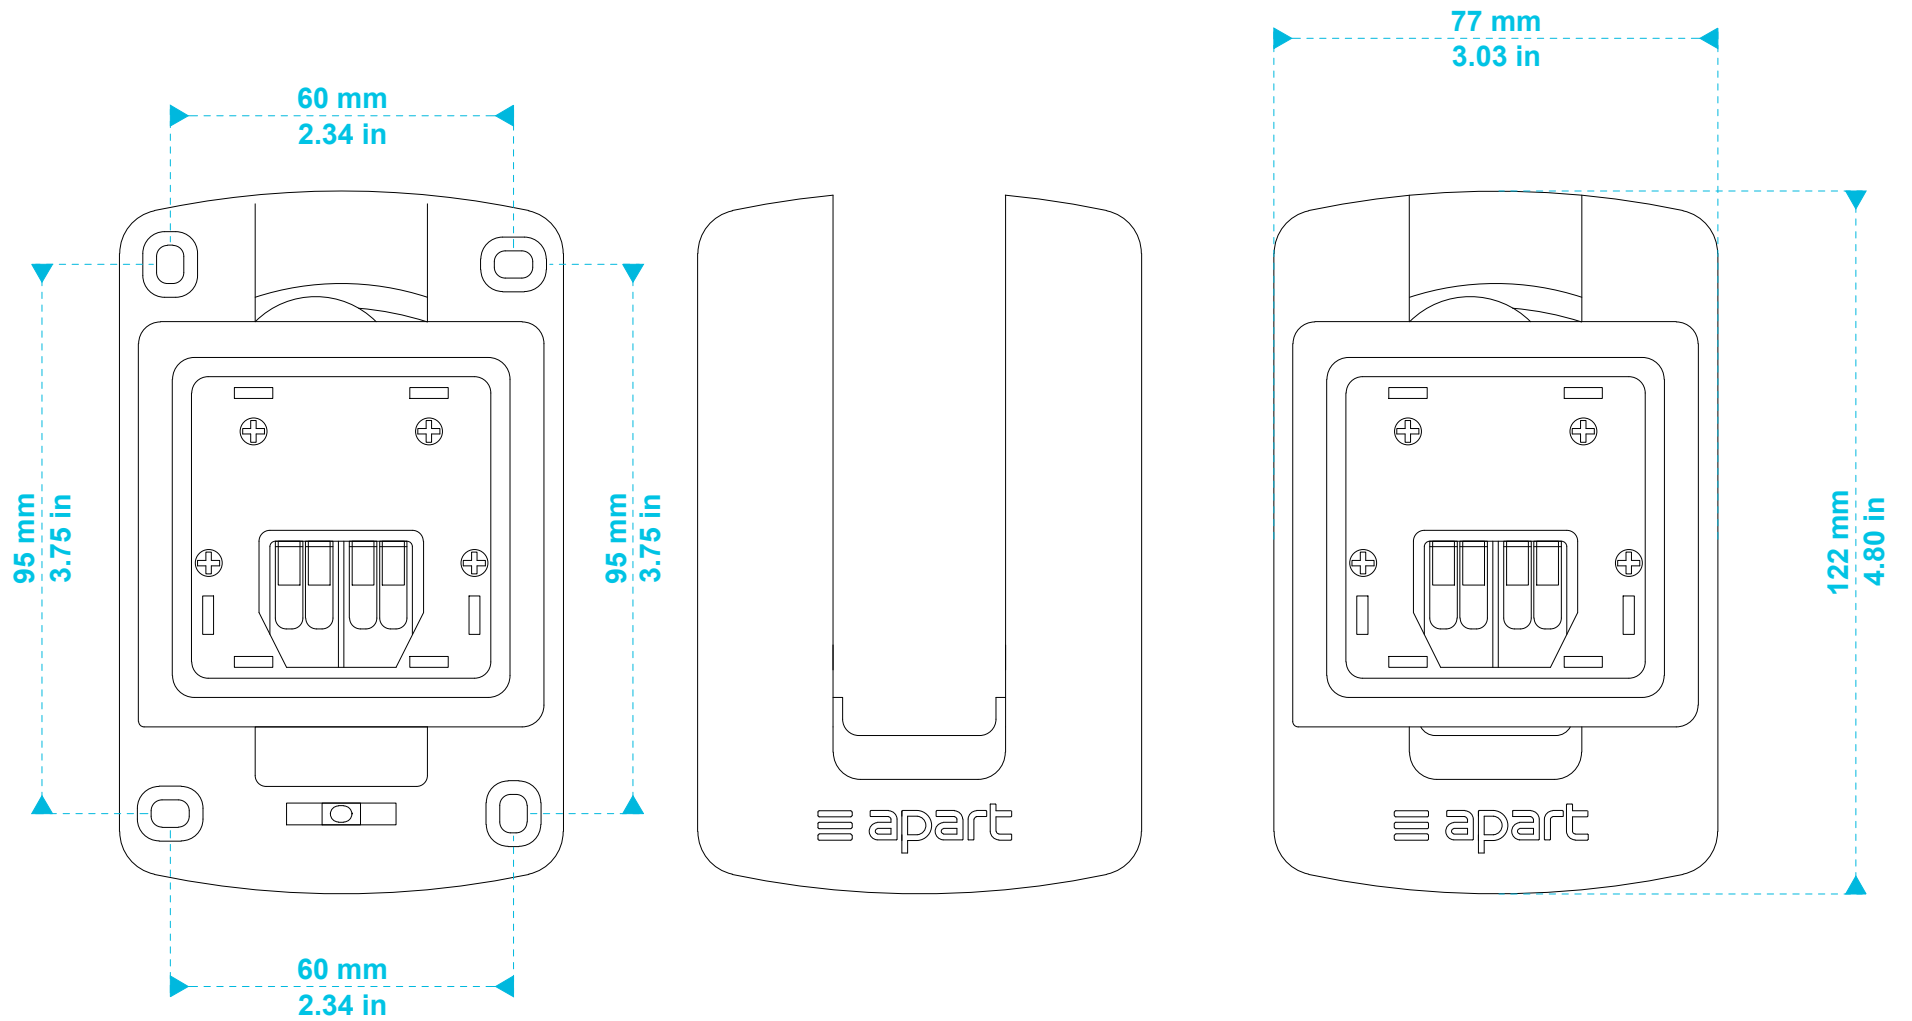

model name

product type

file modification date

unit of measurement

MASK4CT

cabinet loudspeaker

28th February 2019

mm / in

model name

product type

file modification date

unit of measurement

MASKC bracket (front view)

loudspeaker bracket

21st February 2019

mm / in

model name

MASKC bracket (side view)

product type

loudspeaker bracket

file modification date

21st February 2019

unit of measurement

mm / in

28th February 2019

degrees

side view

top view

model name

product type

file modification date

unit of measurement