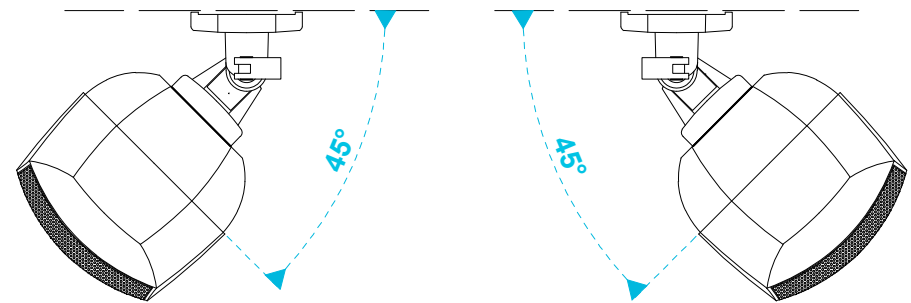

side view

top view

model name

product type

file modification date

unit of measurement

MASK4C horizontal mounting

cabinet loudspeaker

28th February 2019

degrees

side view

top view

model name

product type

file modification date

unit of measurement