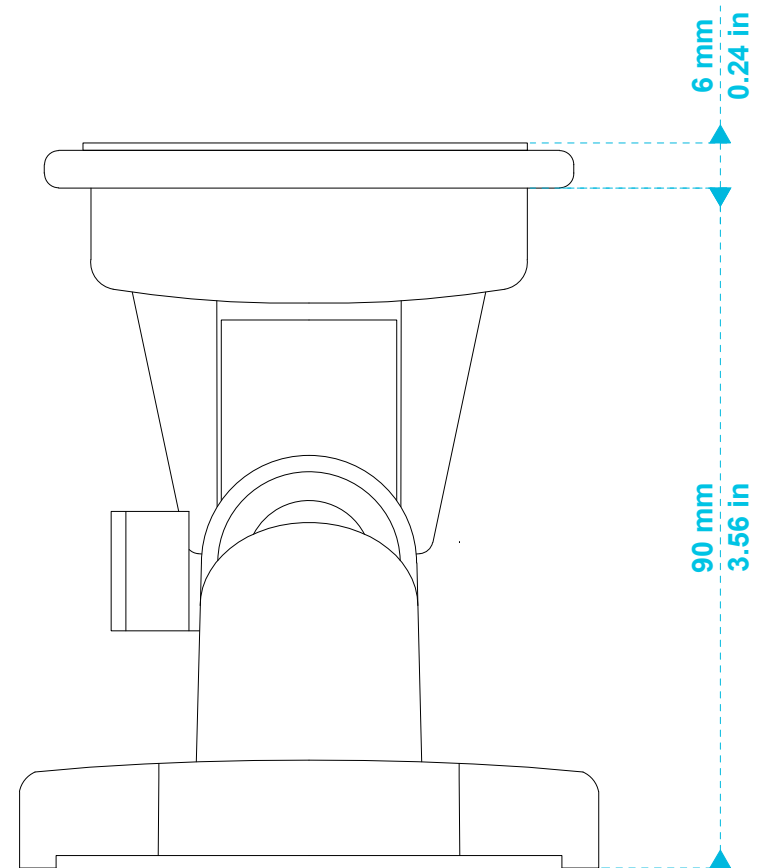

model name

MASKC bracket (side view)

product type

loudspeaker bracket

file modification date

21st February 2019

unit of measurement

mm / in

model name

MASKC bracket (top & bottom)

product type

loudspeaker bracket

file modification date

21st February 2019

unit of measurement

mm / in

28th February 2019

degrees

side view

top view

model name

product type

file modification date

unit of measurement