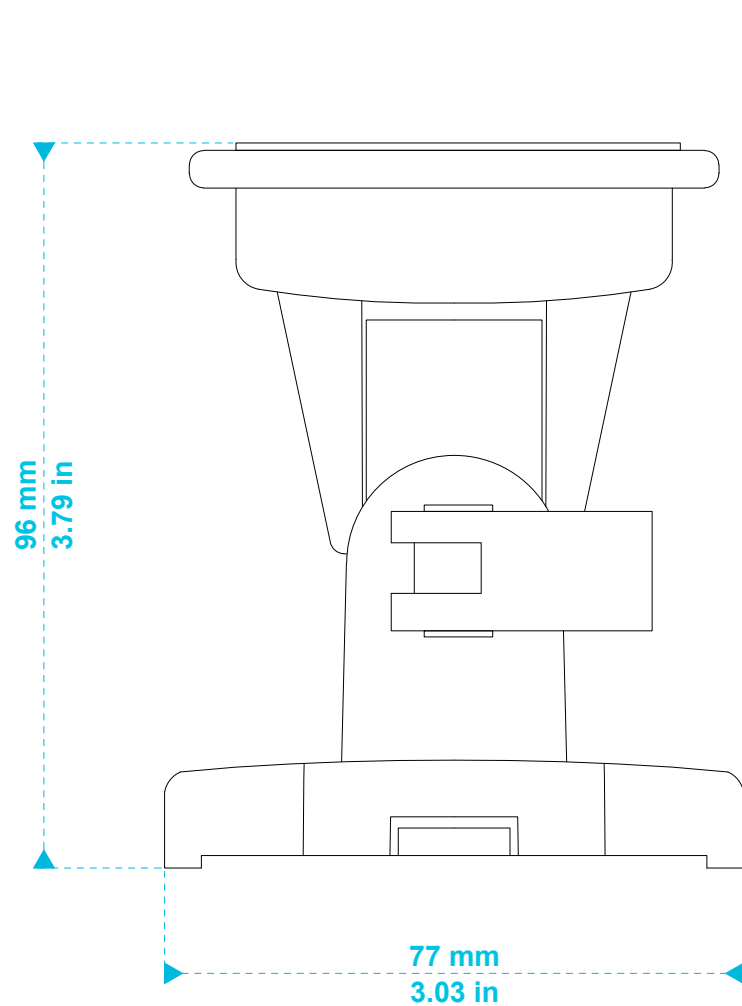

model name

MASKC bracket (side view)

product type

loudspeaker bracket

file modification date

21st February 2019

unit of measurement

mm / in

model name

MASKC bracket (top & bottom)

product type

loudspeaker bracket

file modification date

21st February 2019

unit of measurement

mm / in

28th February 2019

degrees

side view

top view

model name

product type

file modification date

unit of measurement