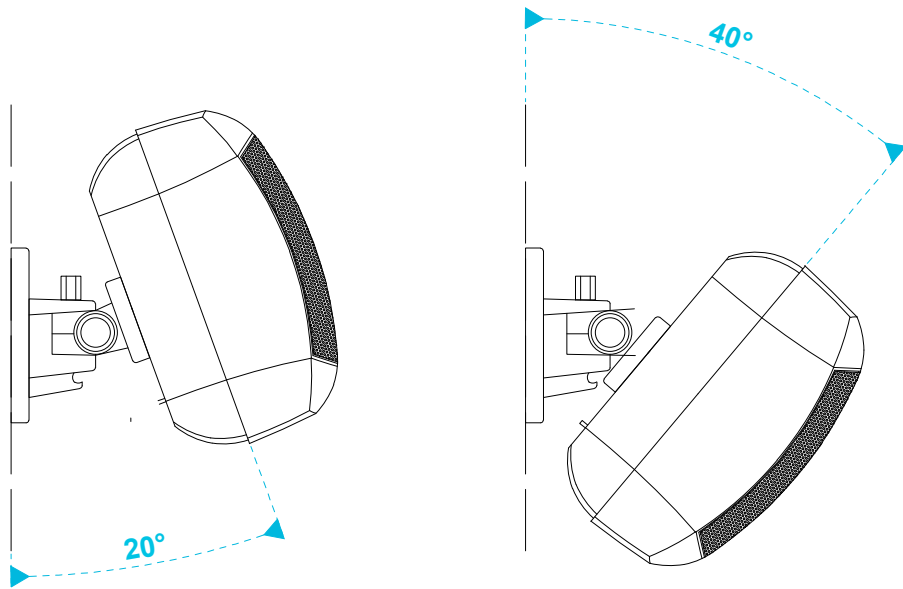

side view

top view

model name

product type

file modification date

unit of measurement

MASK4C horizontal mounting

cabinet loudspeaker

28th February 2019

degrees

side view

top view

model name

product type

file modification date

unit of measurement