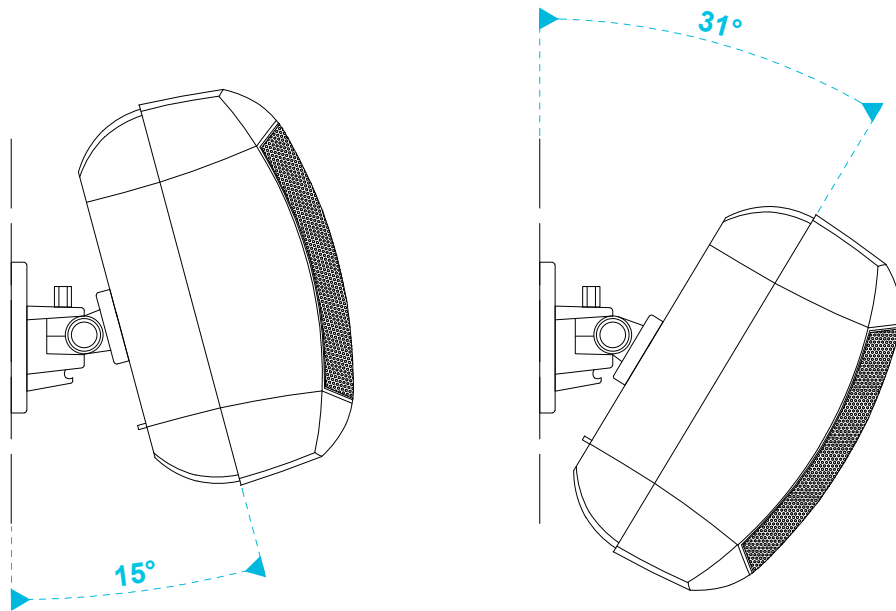

side view

top view

model name

MASK6C horizontal mounting

product type

cabinet loudspeaker

file modification date

28th February 2019

unit of measurement

degrees

side view

top view

model name

product type

file modification date

unit of measurement