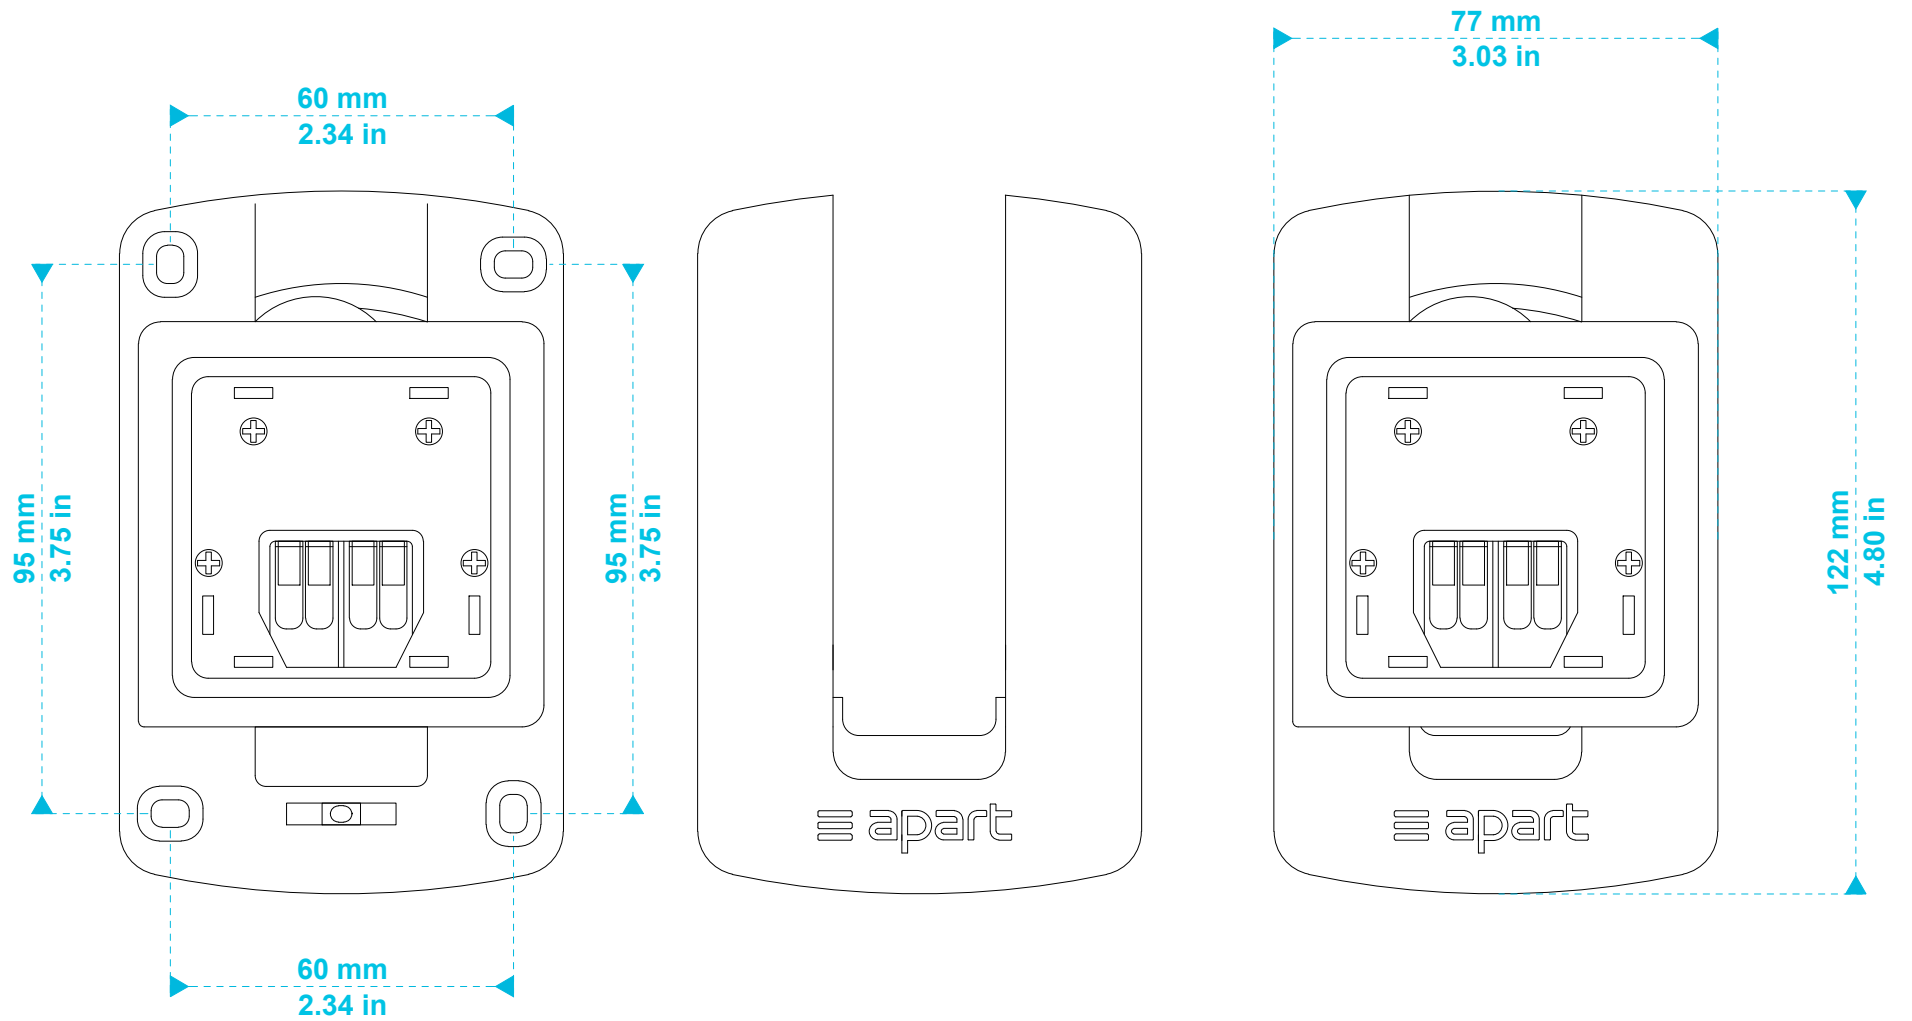

model name

MASK6C

product type

cabinet loudspeaker

file modification date

28th February 2019

unit of measurement

mm / in

model name

product type

file modification date

unit of measurement

MASKC bracket (front view)

loudspeaker bracket

21st February 2019

mm / in

model name

MASKC bracket (side view)

product type

loudspeaker bracket

file modification date

21st February 2019

unit of measurement

mm / in

unit of measurement

degrees

side view

top view

model name

product type

file modification date

unit of measurement