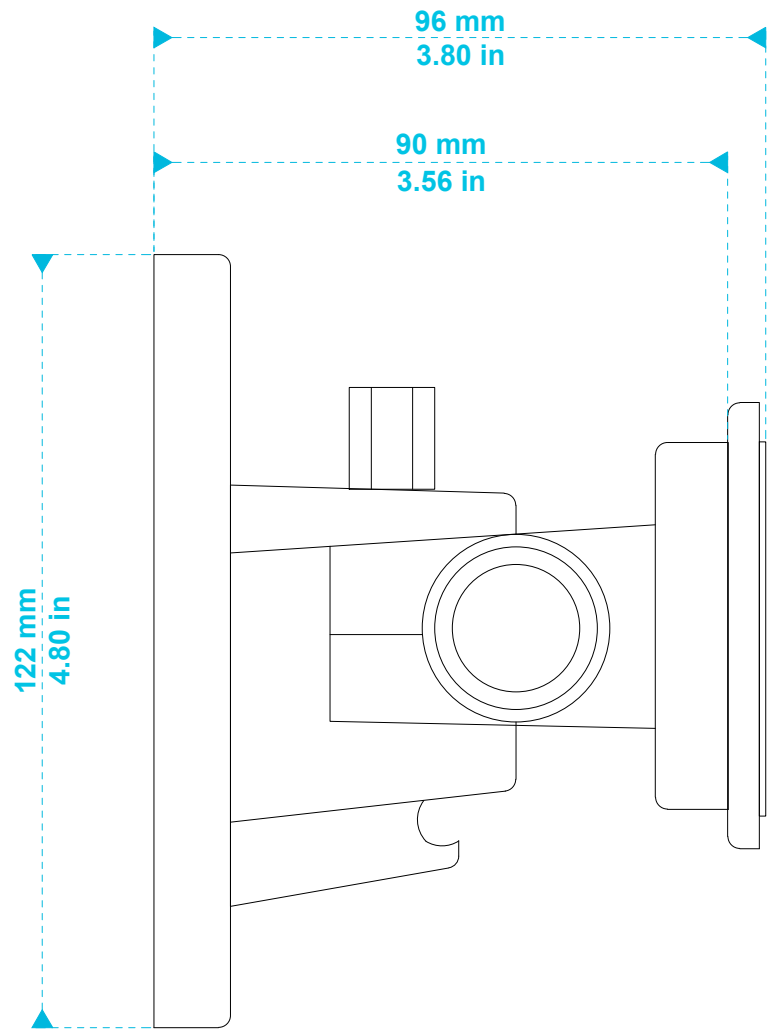

model name

product type

file modification date

unit of measurement

MASKC bracket (front view)

loudspeaker bracket

21st February 2019

mm / in

model name

MASKC bracket (side view)

product type

loudspeaker bracket

file modification date

21st February 2019

unit of measurement

mm / in

model name

MASKC bracket (top & bottom)

product type

loudspeaker bracket

file modification date

21st February 2019

unit of measurement

mm / in

unit of measurement

degrees

side view

top view

model name

product type

file modification date

unit of measurement