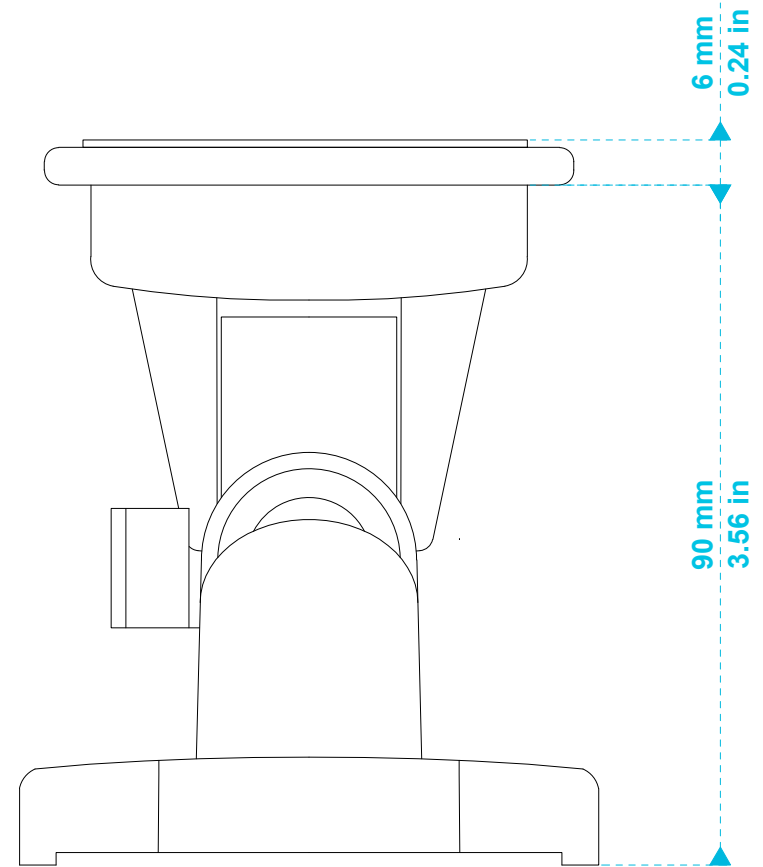

model name

MASKC bracket (side view)

product type

loudspeaker bracket

file modification date

21st February 2019

unit of measurement

mm / in

model name

MASKC bracket (top & bottom)

product type

loudspeaker bracket

file modification date

21st February 2019

unit of measurement

mm / in

unit of measurement

degrees

side view

top view

model name

product type

file modification date

unit of measurement