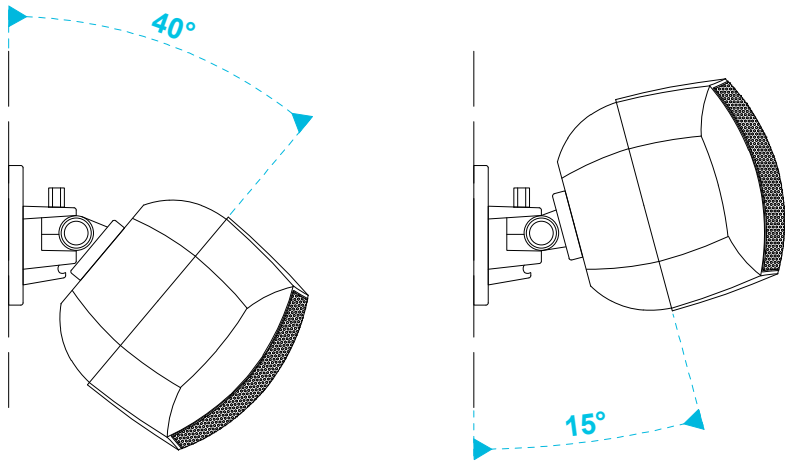

side view

top view

model name

MASK6C horizontal mounting

product type

cabinet loudspeaker

file modification date

28th February 2019

unit of measurement

degrees