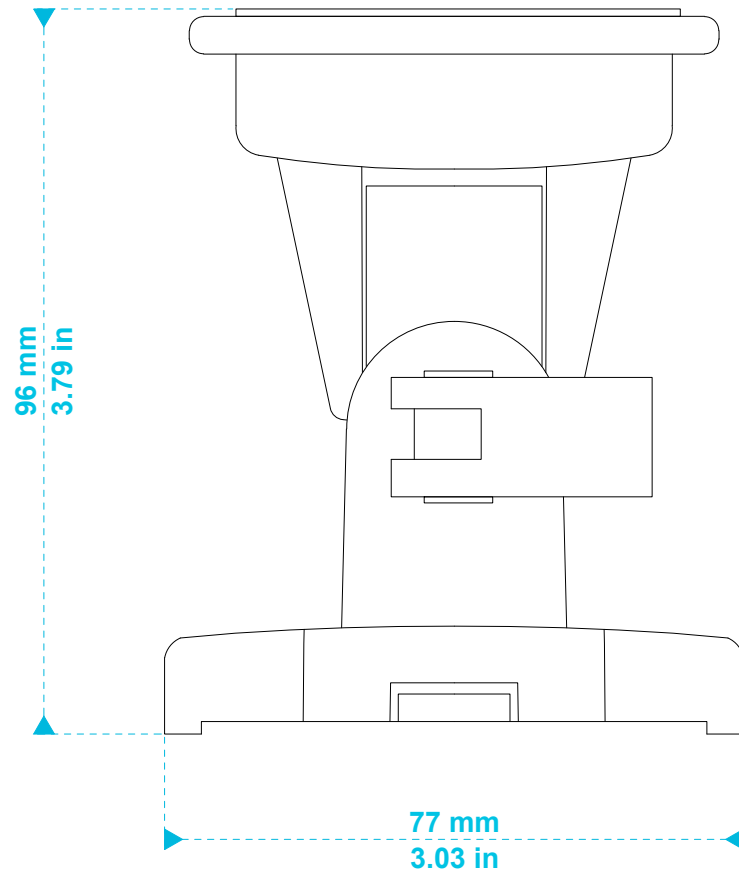

model name

MASKC bracket (side view)

product type

loudspeaker bracket

file modification date

21st February 2019

unit of measurement

mm / in

model name

MASKC bracket (top & bottom)

product type

loudspeaker bracket

file modification date

21st February 2019

unit of measurement

mm / in

unit of measurement

degrees

side view

top view

model name

product type

file modification date

unit of measurement