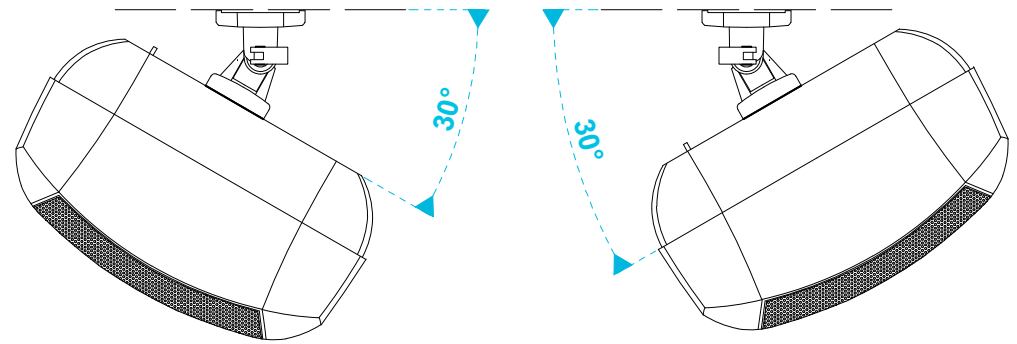

model name

MASKC bracket

product type

loudspeaker bracket

file modification date

21st February 2019

unit of measurement

mm / in

side view

top view

model name

MASK6C horizontal mounting

product type

cabinet loudspeaker

file modification date

28th February 2019

unit of measurement

degrees

side view

top view

model name

product type

file modification date

unit of measurement