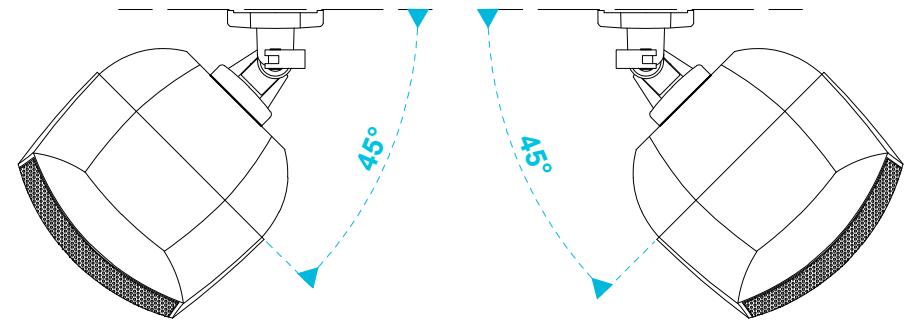

side view

top view

model name

MASK6C horizontal mounting

product type

cabinet loudspeaker

file modification date

28th February 2019

unit of measurement

degrees

side view

top view

model name

product type

file modification date

unit of measurement