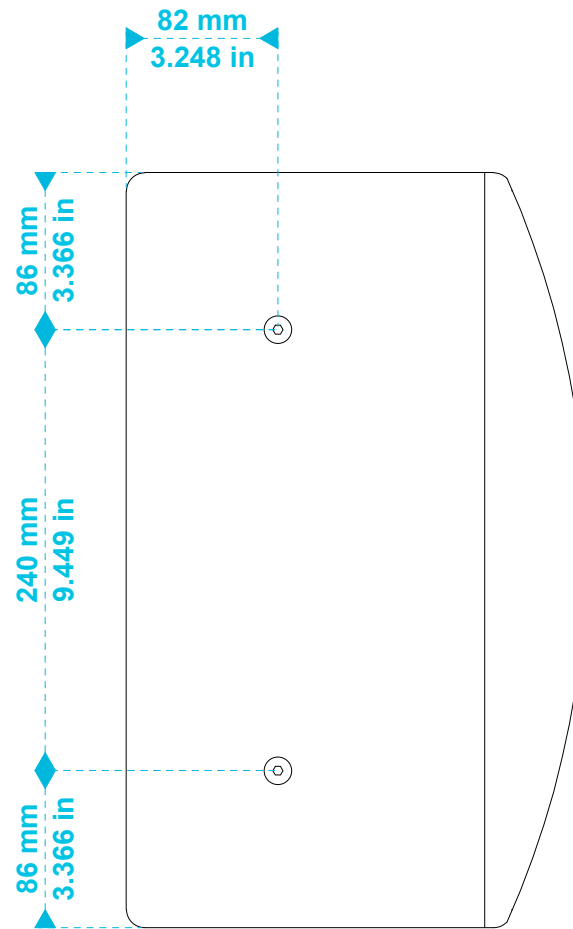

model name

MASK8F-BL

product type

cabinet loudspeaker

file modification date

28th February 2019

unit of measurement

mm / in

page number

2/2