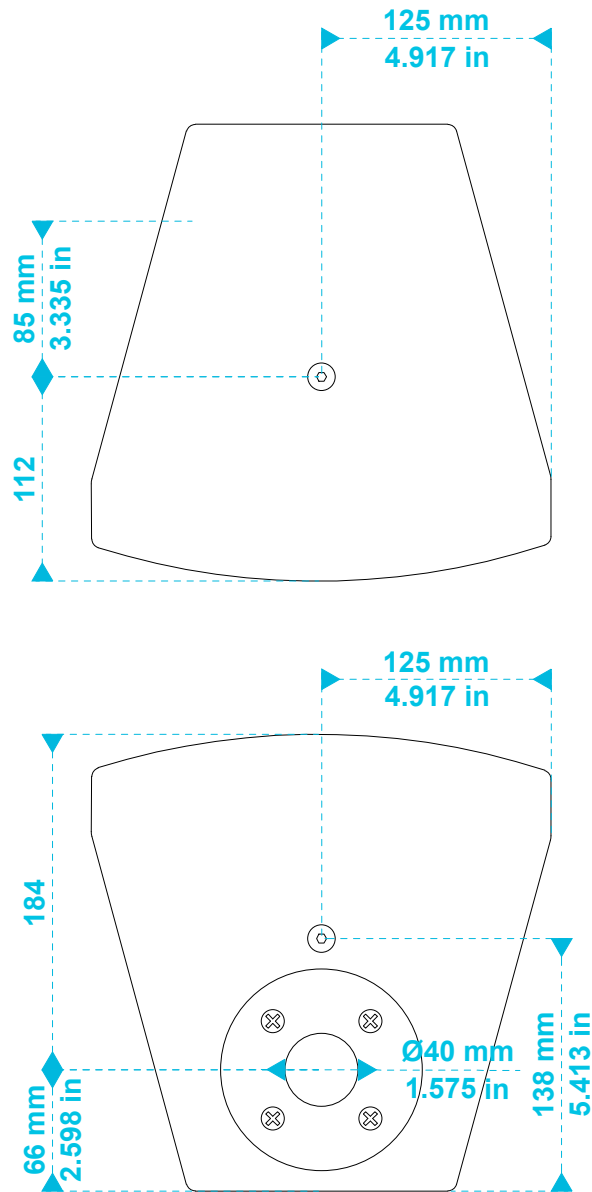

model name

MASK8F-BL

product type

cabinet loudspeaker

file modification date

28th February 2019

unit of measurement

mm / in

page number

2/2