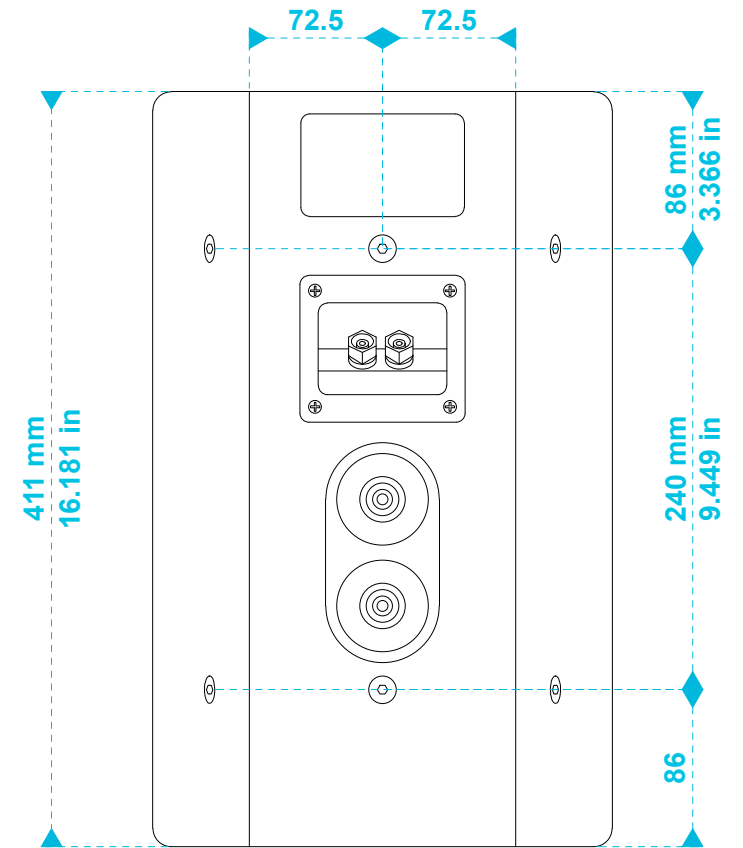

model name

MASK8F-BL

product type

cabinet loudspeaker

file modification date

28th February 2019

unit of measurement

mm / in

page number

2/2