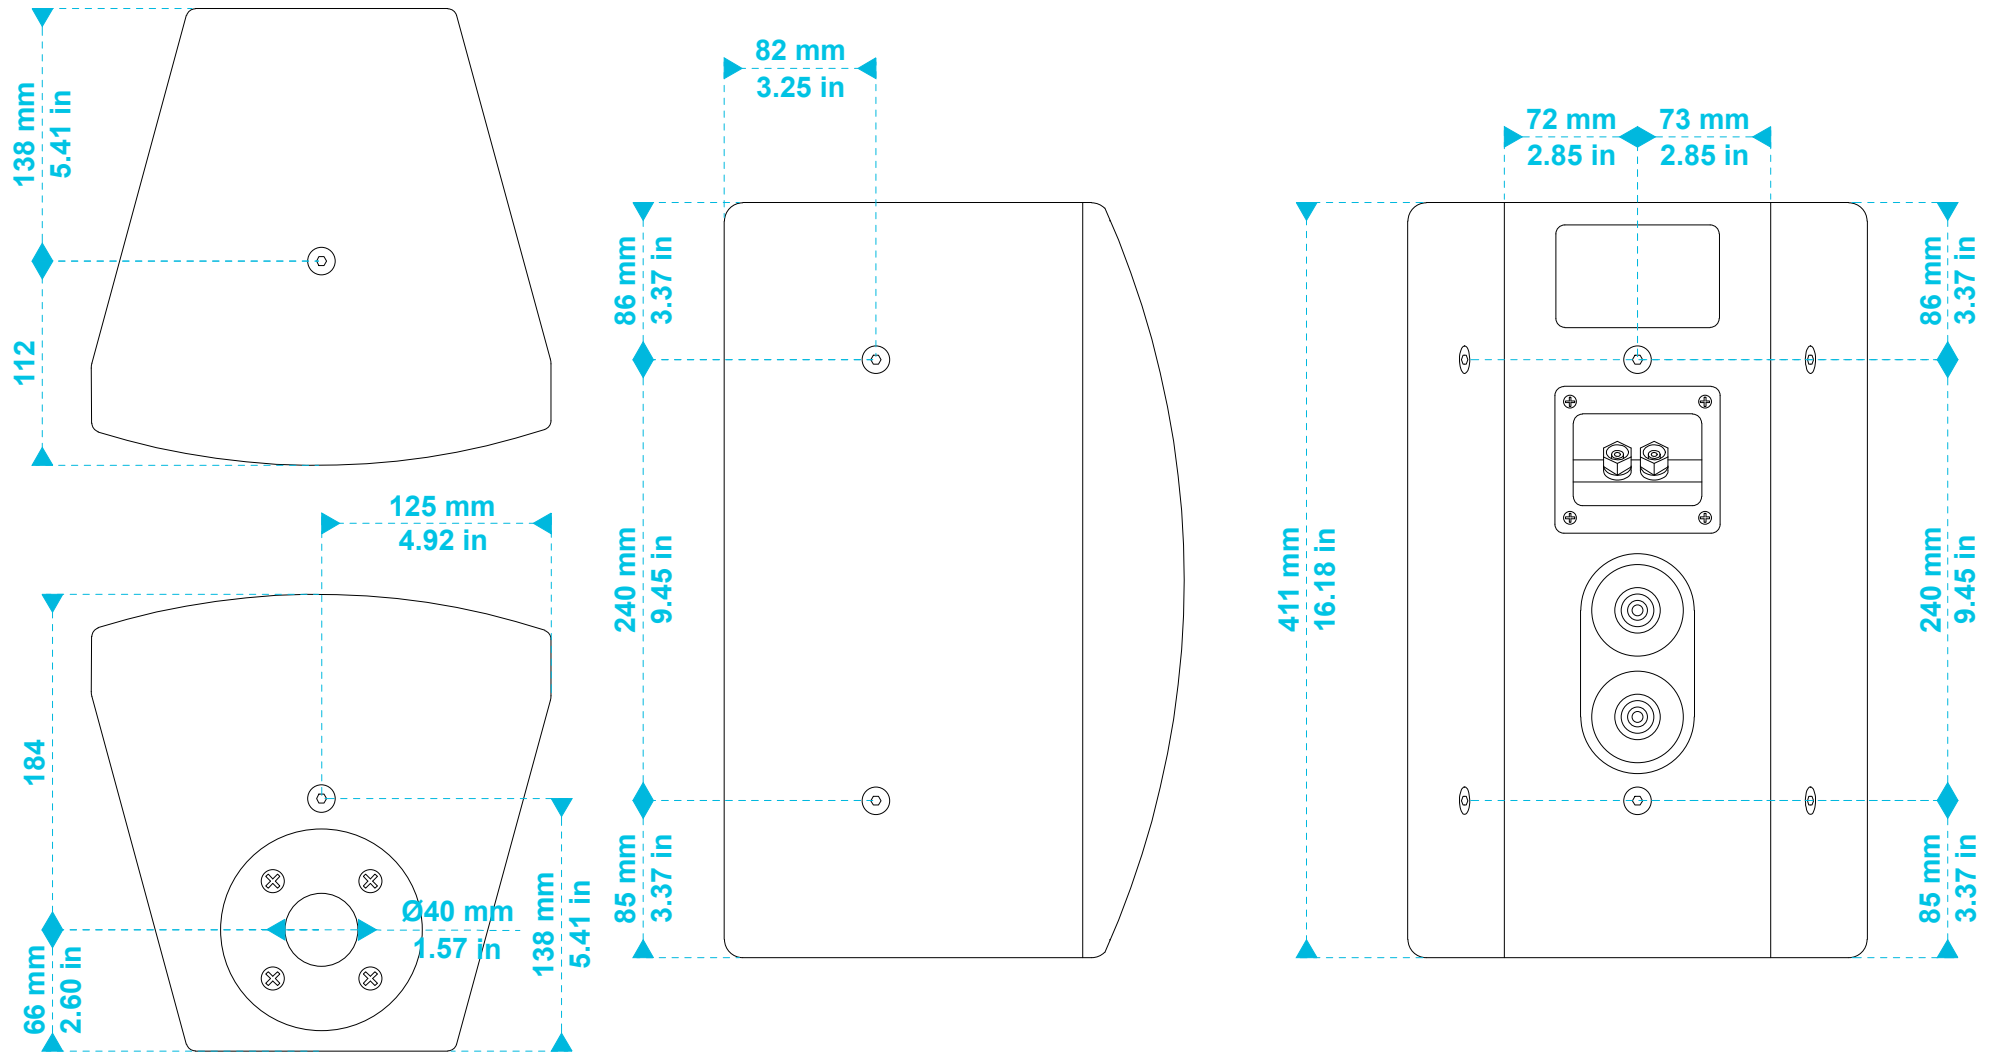

**model name**

MASK8F-BL

**product type**

cabinet loudspeaker

**file modification date**

28th February 2019

**unit of measurement**

mm / in

**page number**

1/2

**model name**

MASK8F-BL

**product type**

cabinet loudspeaker

**file modification date**

28th February 2019

**unit of measurement**

mm / in

**page number**

2/2